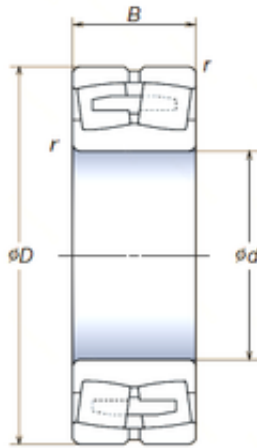

KRS Guide Wheel Bearing Co., Ltd

220 mm x 400 mm x 108 mm NSK
22244SWRCAg2ME4 spherical roller bearings

Bearing No. 22244SWRCAg2ME4

Size	220x400x108 mm
Bore Diameter	220 mm
Outer Diameter	400 mm
Width	108 mm
d	220 mm
D	400 mm
B	108 mm
C	108 mm
r min.	4 mm
Basic dynamic load rating (C)	1 570 kN

22244SWRCAg2ME4 Bearing 2D drawings and 3D CAD models