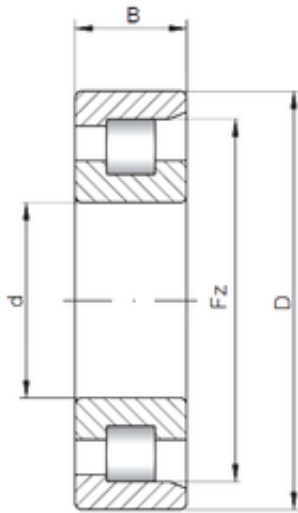

# KRS Guide Wheel Bearing Co., Ltd

220 mm x 400 mm x 108 mm Loyal NF2244 cylindrical roller bearings

Bearing No. NF2244

Size	220x400x108 mm
Bore Diameter	220 mm
Outer Diameter	400 mm
Width	108 mm
d	220 mm
D	400 mm
Ew	355 mm
B	108 mm
C	108 mm
Weight	66 Kg
Basic dynamic load rating (C)	1130 kN
Basic static load rating (C0)	1810 kN
(Grease) Lubrication Speed	1200 r/min

NF2244 Bearing 2D drawings and 3D CAD models