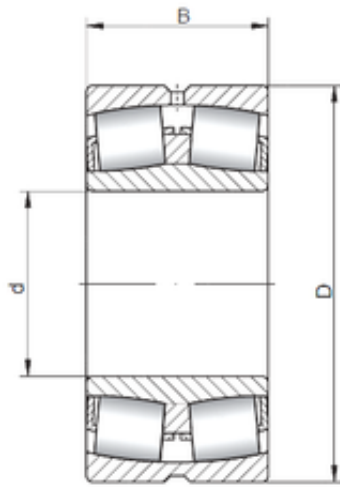

# KRS Guide Wheel Bearing Co., Ltd

220 mm x 400 mm x 108 mm ISO 22244W33  
spherical roller bearings

Bearing No. 22244W33

Size	220x400x108 mm
Bore Diameter	220 mm
Outer Diameter	400 mm
Width	108 mm
d	220 mm
D	400 mm
B	108 mm
C	108 mm

22244W33 Bearing 2D drawings and 3D CAD models