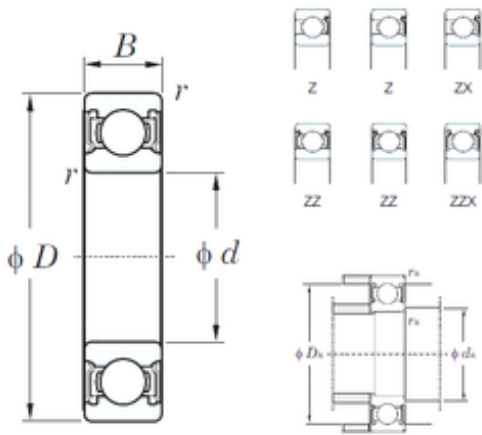

KRS Guide Wheel Bearing Co., Ltd

110 mm x 170 mm x 28 mm KOYO 6022ZX
deep groove ball bearings

Bearing No. 6022ZX

Size	110x170x28 mm
Bore Diameter	110 mm
Outer Diameter	170 mm
Width	28 mm
d	110 mm
D	170 mm
B	28 mm
C	28 mm
r min.	2 mm
da min.	119 mm
da max	123 mm
Da max.	161 mm
ra max.	2 mm
Weight	1,96 Kg
Basic dynamic load rating (C)	82 kN
Basic static load rating (C0)	73 kN
(Grease) Lubrication Speed	3800 r/min
(Oil) Lubrication Speed	4500 r/min

6022ZX Bearing 2D drawings and 3D CAD models