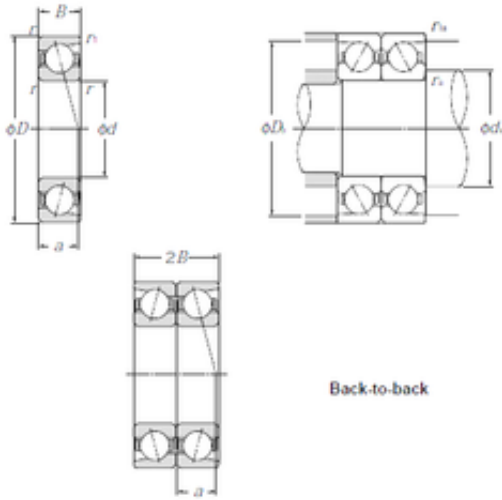

# KRS Guide Wheel Bearing Co., Ltd

110 mm x 170 mm x 28 mm CYSD 7022DB  
angular contact ball bearings

Bearing No. 7022DB

Size	110x170x28 mm
Bore Diameter	110 mm
Outer Diameter	170 mm
Width	28 mm
d	110 mm
D	170 mm
B	28 mm
C	28 mm
Angle ( ° )	25 °
r min.	2 mm
2B	56 mm
Weight	4,6 Kg
Basic dynamic load rating (C)	149 kN
Basic static load rating (C0)	186 kN
(Grease) Lubrication Speed	3100 r/min

7022DB Bearing 2D drawings and 3D CAD models