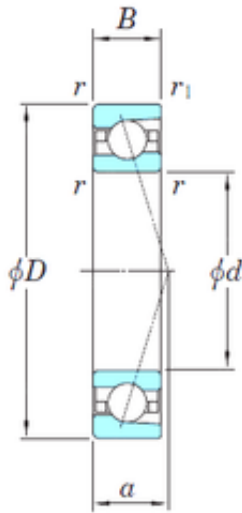

## 110 mm x 170 mm x 28 mm KOYO 3NCHAC022CA angular contact ball bearings

Bearing No. 3NCHAC022CA

Size	110x170x28 mm
Bore Diameter	110 mm
Outer Diameter	170 mm
Width	28 mm
d	110 mm
D	170 mm
B	28 mm
C	28 mm
Angle ( ° )	20 °
a	39,5 mm
r min.	2 mm
r1 min.	1 mm
Weight	1,6 Kg
Basic dynamic load rating (C)	68,4 kN
Basic static load rating (C0)	50,4 kN
(Grease) Lubrication Speed	9 500 r/min

3NCHAC022CA Bearing 2D drawings and 3D CAD models