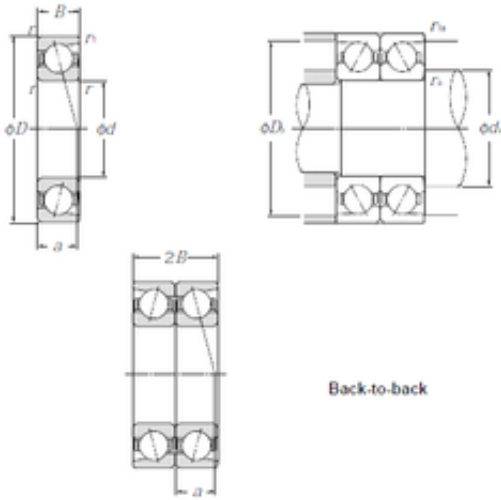

KRS Guide Wheel Bearing Co., Ltd

110 mm x 170 mm x 28 mm NTN 7022DB
angular contact ball bearings

Bearing No. 7022DB

7022DB Bearing 2D drawings and 3D CAD models

| | |
|-------------------------------|---------------|
| Size | 110x170x28 mm |
| Bore Diameter | 110 mm |
| Outer Diameter | 170 mm |
| Width | 28 mm |
| d | 110 mm |
| D | 170 mm |
| B | 28 mm |
| C | 28 mm |
| ra1 max. | 1 mm |
| Angle (°) | 25 ° |
| a | 54,5 mm |
| r min. | 2 mm |
| r1 min. | 1 mm |
| 2B | 56 mm |
| da min. | 120 mm |
| ra max. | 2 mm |
| Db max | 164,5 mm |
| Weight | 4,6 Kg |
| Basic dynamic load rating (C) | 149 kN |
| Basic static load rating (C0) | 186 kN |
| (Grease) Lubrication Speed | 3 100 r/min |