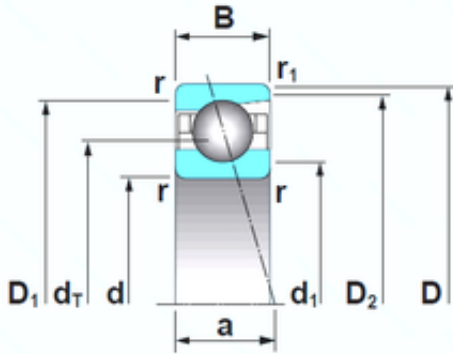

KRS Guide Wheel Bearing Co., Ltd

110 mm x 170 mm x 28 mm NSK 7022CTRSU
angular contact ball bearings

Bearing No. 7022CTRSU

Size	110x170x28 mm
Bore Diameter	110 mm
Outer Diameter	170 mm
Width	28 mm
d	110 mm
D	170 mm
B	28 mm
C	28 mm
a	32,7 mm
d1	120 mm
r min.	2,5 mm
r1 min.	1 mm
D1	160 mm
D2	164 mm
Weight	1,927 Kg
Basic dynamic load rating (C)	106 kN
Basic static load rating (C0)	104 kN
(Grease) Lubrication Speed	7 700 r/min

7022CTRSU Bearing 2D drawings and 3D CAD models