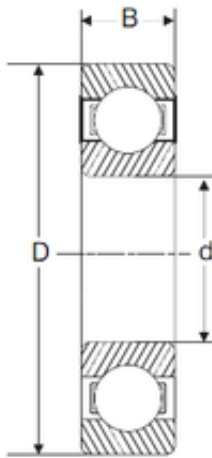

KRS Guide Wheel Bearing Co., Ltd

110 mm x 170 mm x 28 mm SIGMA 6022 deep groove ball bearings

Bearing No. 6022

Size	110x170x28 mm
Bore Diameter	110 mm
Outer Diameter	170 mm
Width	28 mm
d	110 mm
D	170 mm
B	28 mm
C	28 mm

6022 Bearing 2D drawings and 3D CAD models