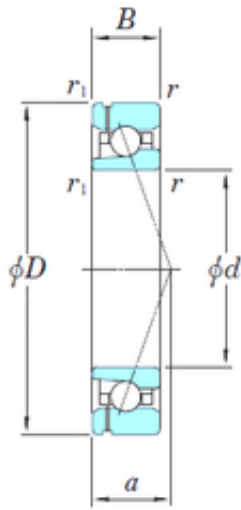

KRS Guide Wheel Bearing Co., Ltd

110 mm x 170 mm x 28 mm KOYO
3NCHAF022CA angular contact ball bearings

Bearing No. 3NCHAF022CA

Size	110x170x28 mm
Bore Diameter	110 mm
Outer Diameter	170 mm
Width	28 mm
d	110 mm
D	170 mm
B	28 mm
C	28 mm
Angle ()	20 °
a	38,6 mm
r min.	2 mm
r1 min.	1 mm
Weight	2,38 Kg
Basic dynamic load rating (C)	37,4 kN
Basic static load rating (C0)	29,5 kN

3NCHAF022CA Bearing 2D drawings and 3D CAD models