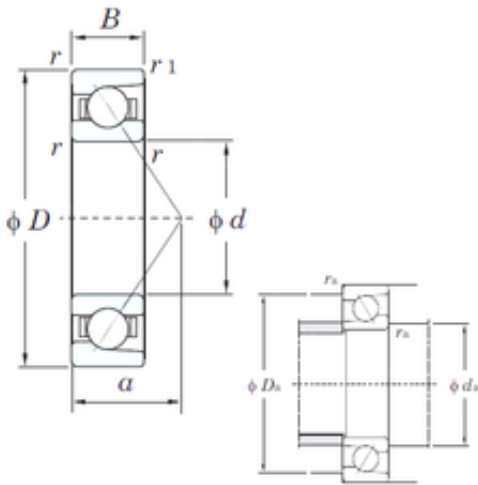

KRS Guide Wheel Bearing Co., Ltd

110 mm x 170 mm x 28 mm KOYO 7022C angular contact ball bearings

Bearing No. 7022C

7022C Bearing 2D drawings and 3D CAD models

Size	110x170x28 mm
Bore Diameter	110 mm
Outer Diameter	170 mm
Width	28 mm
d	110 mm
D	170 mm
B	28 mm
C	28 mm
Angle (°)	15 °
a	32.8 mm
r min.	2 mm
r1 min.	1 mm
da min.	120 mm
Da max.	160 mm
ra max.	2 mm
Weight	2.14 Kg
(Grease) Lubrication Speed	5800 r/min
(Oil) Lubrication Speed	7700 r/min