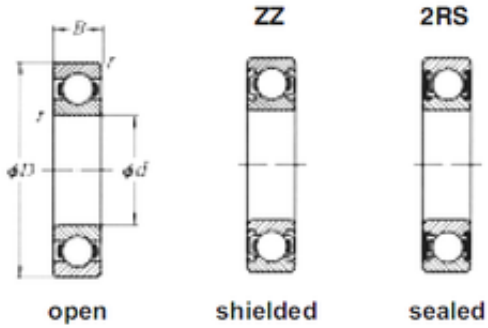

## 110 mm x 170 mm x 28 mm Loyal 6022-2RS deep groove ball bearings

Bearing No. 6022-2RS

Size	110x170x28 mm
Bore Diameter	110 mm
Outer Diameter	170 mm
Width	28 mm
d	110 mm
D	170 mm
B	28 mm
C	28 mm

6022-2RS Bearing 2D drawings and 3D CAD models