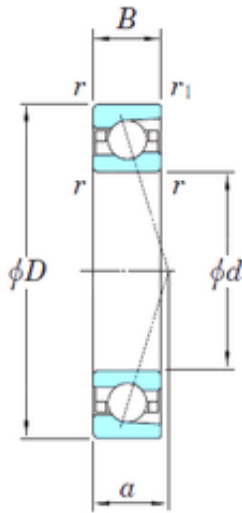

KRS Guide Wheel Bearing Co., Ltd

110 mm x 170 mm x 28 mm KOYO 3NCHAC022C angular contact ball bearings

Bearing No. 3NCHAC022C

Size	110x170x28 mm
Bore Diameter	110 mm
Outer Diameter	170 mm
Width	28 mm
d	110 mm
D	170 mm
B	28 mm
C	28 mm
Angle (°)	15 °
a	32,8 mm
r min.	2 mm
r1 min.	1 mm
Weight	1,6 Kg
Basic dynamic load rating (C)	69,9 kN
Basic static load rating (C0)	51,6 kN
(Grease) Lubrication Speed	10 000 r/min
(Oil) Lubrication Speed	17 000 r/min

3NCHAC022C Bearing 2D drawings and 3D CAD models