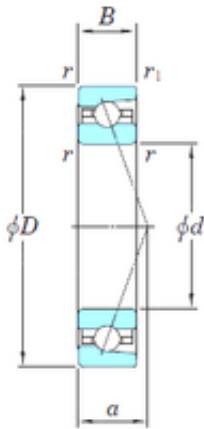

## 110 mm x 170 mm x 28 mm KOYO 3NCHAR022CA angular contact ball bearings

Bearing No. 3NCHAR022CA

Size	110x170x28 mm
Bore Diameter	110 mm
Outer Diameter	170 mm
Width	28 mm
d	110 mm
D	170 mm
B	28 mm
C	28 mm
Angle ( ° )	20 °
a	39,5 mm
r min.	2 mm
r1 min.	1 mm
Weight	1,97 Kg
Basic dynamic load rating (C)	42,4 kN
Basic static load rating (C0)	36,1 kN
(Grease) Lubrication Speed	9 500 r/min