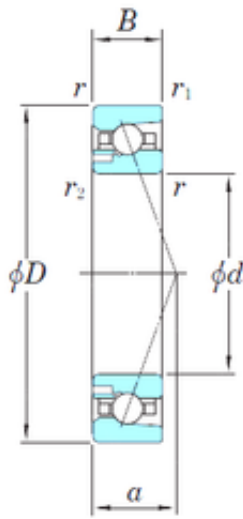

# KRS Guide Wheel Bearing Co., Ltd

110 mm x 170 mm x 28 mm KOYO  
3NCHAD022CA angular contact ball bearings

Bearing No. 3NCHAD022CA

Size	110x170x28 mm
Bore Diameter	110 mm
Outer Diameter	170 mm
Width	28 mm
d	110 mm
D	170 mm
B	28 mm
C	28 mm
Angle ( ° )	20 °
a	39,5 mm
r min.	2 mm
r1 min.	1 mm
r2 min.	0,6 mm
Basic dynamic load rating (C)	42,4 kN

3NCHAD022CA Bearing 2D drawings and 3D CAD models